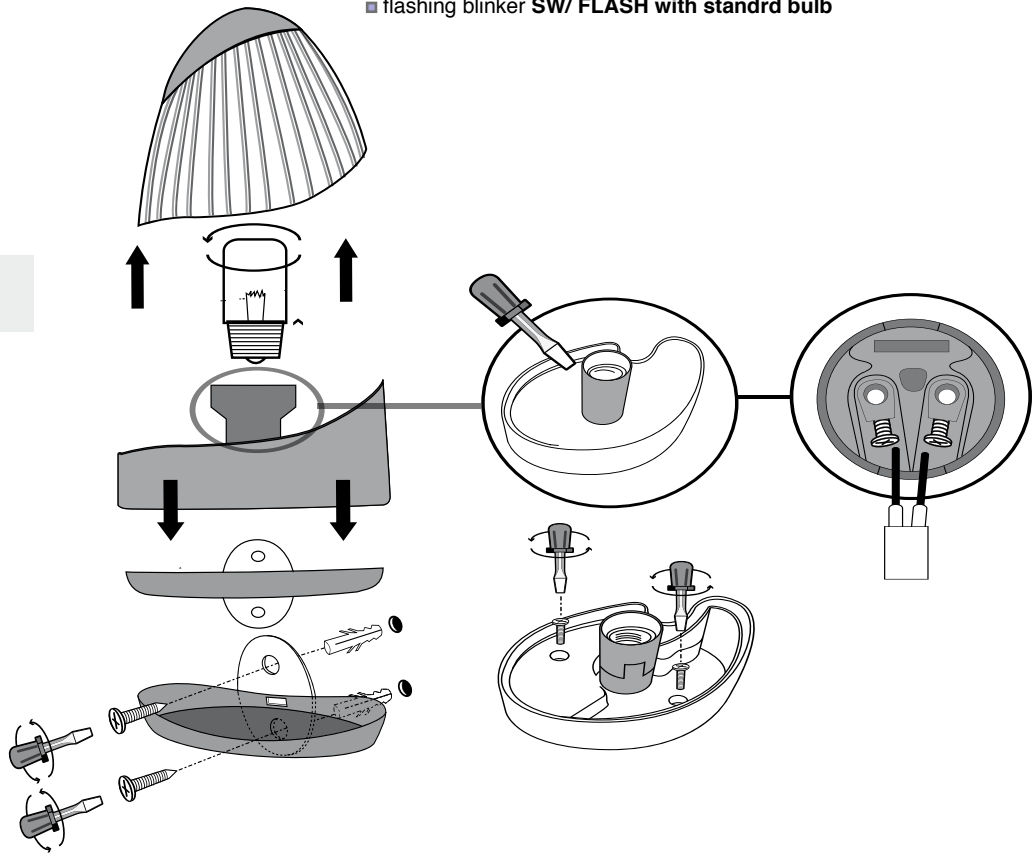

■ The flashing must be installed on the pillar / wall and be clearly visible from inside and outside the property.
 in modo che sia perfettamente visibile dall'interno e dall'esterno della proprietà.
 The blinking is slow in opening and faster during closing.
 The installation of the flashing light is mandatory to ensure security on public transit area.
 The flashing lights model: FLASH 7712; 7512, HC7500 / 12 use a 12V max 10W bulb
 The flashing lights model: FLASH 7724; 7524 HC7500 / 24 use a light bulb max 10W 24V

External antennas can be added in case you need to deport the outside radio reception. Not recommended for use unless absolutely necessary given that they increase the risk of a brake circuit on the circuit board due to electrostatic discharges during thunderstorms.

■ flashing light **SW/ FLASH & external antenna STILO**

■ flashing blinker **SW/ FLASH with standrd bulb**

■ flashing blinker **SW/ FLASH with LEDmodule ac dc 12/24V:**

connect to Ducati opener board by using the DC connectos on LED light PCBw