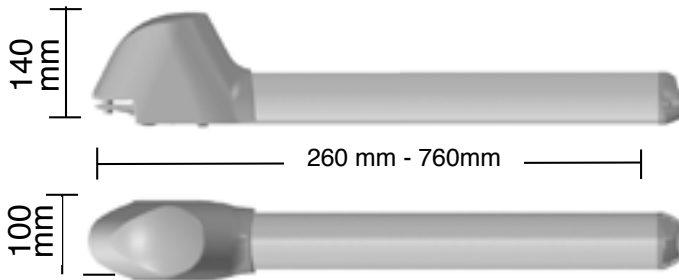

- EVO 700
 - EVO 700 FC (with on board open & closed position mechanical limits)
- each model is also available in 24V version

Maximal wing dimension:

Maximal wing length: up to 4m/ 14 ft
 Maximal wing weight: up to 350kg/ 760lb

Multi-position fixing bracket:

choose the hole most suitable to your gate.

front fixing bracket

multiposition post fixing bracket

PULL TO OPEN OPERATION (opens towards inside)

This means the gate operator is mounted on the inside of the property and pulls your gate in towards the property to open.

measures are in cm

METRIC CONVERSION

- 1 cm = 1/2" = 0,3"
- 10 cm = 4"
- 12 cm = 4 3/4" = 4,7"
- 14 cm = 5 1/2" = 5,5"
- 16 cm = 6 1/5" = 6,2"
- 18 cm = 7"
- 20 cm = 7 7/8" = 7,87"
- 25 cm = 9 3/4" = 9,8"
- 35 cm = 13 4/5" = 13,7"