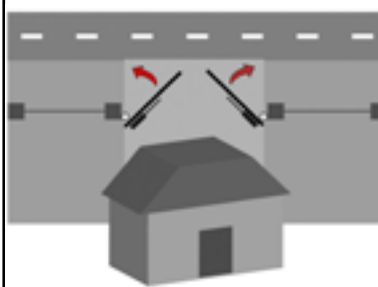

- EVO 700
 - EVO 700 FC (with on board open & closed position mechanical limits)
- each model is also available in 24V version

Maximal wing dimension:

Maximal wing length: up to 4m/ 14 ft
 Maximal wing weight: up to 350kg/ 760lb

Multi-position fixing bracket:

choose the hole most suitable to your gate.

front fixing bracket

multiposition post fixing bracket

PULL TO OPEN OPERATION (opens towards inside)

This means the gate operator is mounted on the inside of the property and pulls your gate in towards the property to open.

PUSH TO OPEN OPERATION (opens towards outside)

If your driveway slopes up after the gate, preventing it from swinging in. This means the gate operator is mounted on the inside of the property and pushes your gate out away from the property. Warning: only compatible with telescopic tube actuators, Check the overall dimensions before installation.