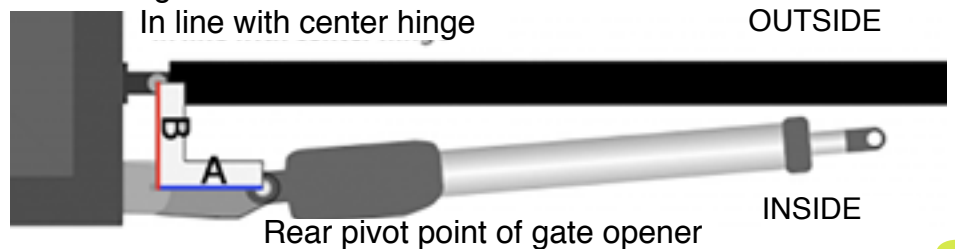

PUSH TO OPEN OPERATION (opens towards outside)

If your driveway slopes up after the gate, preventing it from swinging in. This means the gate operator is mounted on the inside of the property and pushes your gate out away from the property. Warning: only compatible with telescopic tube actuators, Check the overall dimensions before installation.

Warning: remember to reverse the polarity of the motor cables when connecting to the electronic board