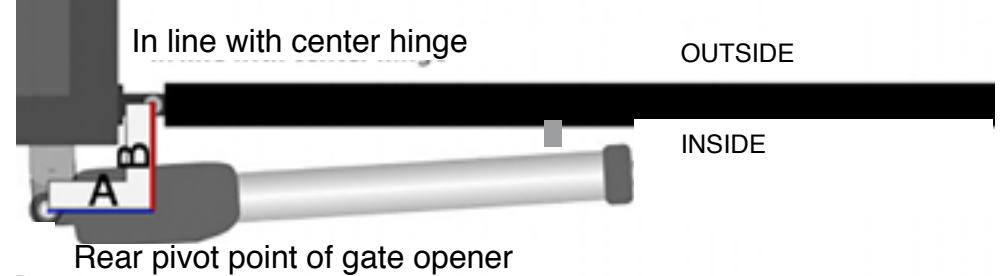

- EVO 700
 - EVO 700 FC (with on board open & closed position mechanical limits)
- each model is also available in 24V version

Maximal wing dimension:

Maximal wing length: up to 4m/ 14 ft
 Maximal wing weight: up to 350kg/ 760lb

Multi-position fixing bracket:

choose the hole most suitable to your gate.

front fixing bracket

multiposition post fixing bracket

PULL TO OPEN OPERATION (opens towards inside)

This means the gate operator is mounted on the inside of the property and pulls your gate in towards the property to open.

measures are in cm

METRIC CONVERSION

- 1 cm = 1/2" = 0,3"
- 10 cm = 4"
- 12 cm = 4 3/4" = 4,7"
- 14 cm = 5 1/2" = 5,5"
- 16 cm = 6 1/5" = 6,2"
- 18 cm = 7"
- 20 cm = 7 7/8" = 7,87"
- 25 cm = 9 3/4" = 9,8"
- 35 cm = 13 4/5" = 13,7"

PUSH TO OPEN OPERATION (opens towards outside)

If your driveway slopes up after the gate, preventing it from swinging in. This means the gate operator is mounted on the inside of the property and pushes your gate out away from the property. Warning: only compatible with telescopic tube actuators, Check the overall dimensions before installation.