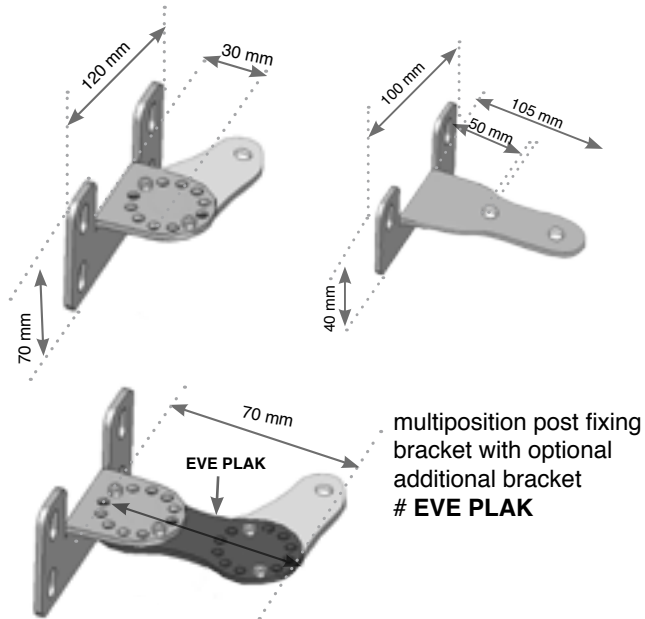

- EVO 700
 - EVO 700 FC (with on board open & closed position mechanical limits)
- each model is also available in 24V version

Maximal wing dimension:

Maximal wing length: up to 4m/ 14 ft
 Maximal wing weight: up to 350kg/ 760lb

Multi-position fixing bracket:

choose the hole most suitable to your gate.

front fixing bracket

multiposition post fixing bracket

PULL TO OPEN OPERATION (opens towards inside)

This means the gate operator is mounted on the inside of the property and pulls your gate in towards the property to open.

measures are in cm

METRIC CONVERSION

- 1 cm = 1/2" = 0,3"
- 10 cm = 4"
- 12 cm = 4 3/4" = 4,7"
- 14 cm = 5 1/2" = 5,5"
- 16 cm = 6 1/5" = 6,2"
- 18 cm = 7"
- 20 cm = 7 7/8" = 7,87"
- 25 cm = 9 3/4" = 9,8"
- 35 cm = 13 4/5" = 13,7"

PUSH TO OPEN OPERATION (opens towards outside)

If your driveway slopes up after the gate, preventing it from swinging in. This means the gate operator is mounted on the inside of the property and pushes your gate out away from the property. Warning: only compatible with telescopic tube actuators, Check the overall dimensions before installation.