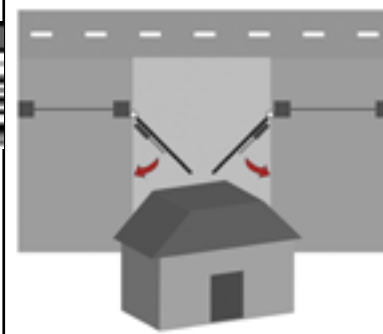

- EVO 700
 - EVO 700 FC (with on board open & closed position mechanical limits)
- each model is also available in 24V version

Maximal wing dimension:

Maximal wing length: up to 4m/ 14 ft
 Maximal wing weight: up to 350kg/ 760lb

Multi-position fixing bracket:

choose the hole most suitable to your gate.

front fixing bracket

multiposition post fixing bracket

PULL TO OPEN OPERATION (opens towards inside)

This means the gate operator is mounted on the inside of the property and pulls your gate in towards the property to open.

PUSH TO OPEN OPERATION (opens towards outside)

If your driveway slopes up after the gate, preventing it from swinging in. This means the gate operator is mounted on the inside of the property and pushes your gate out away from the property. Warning: only compatible with telescopic tube actuators, Check the overall dimensions before installation.